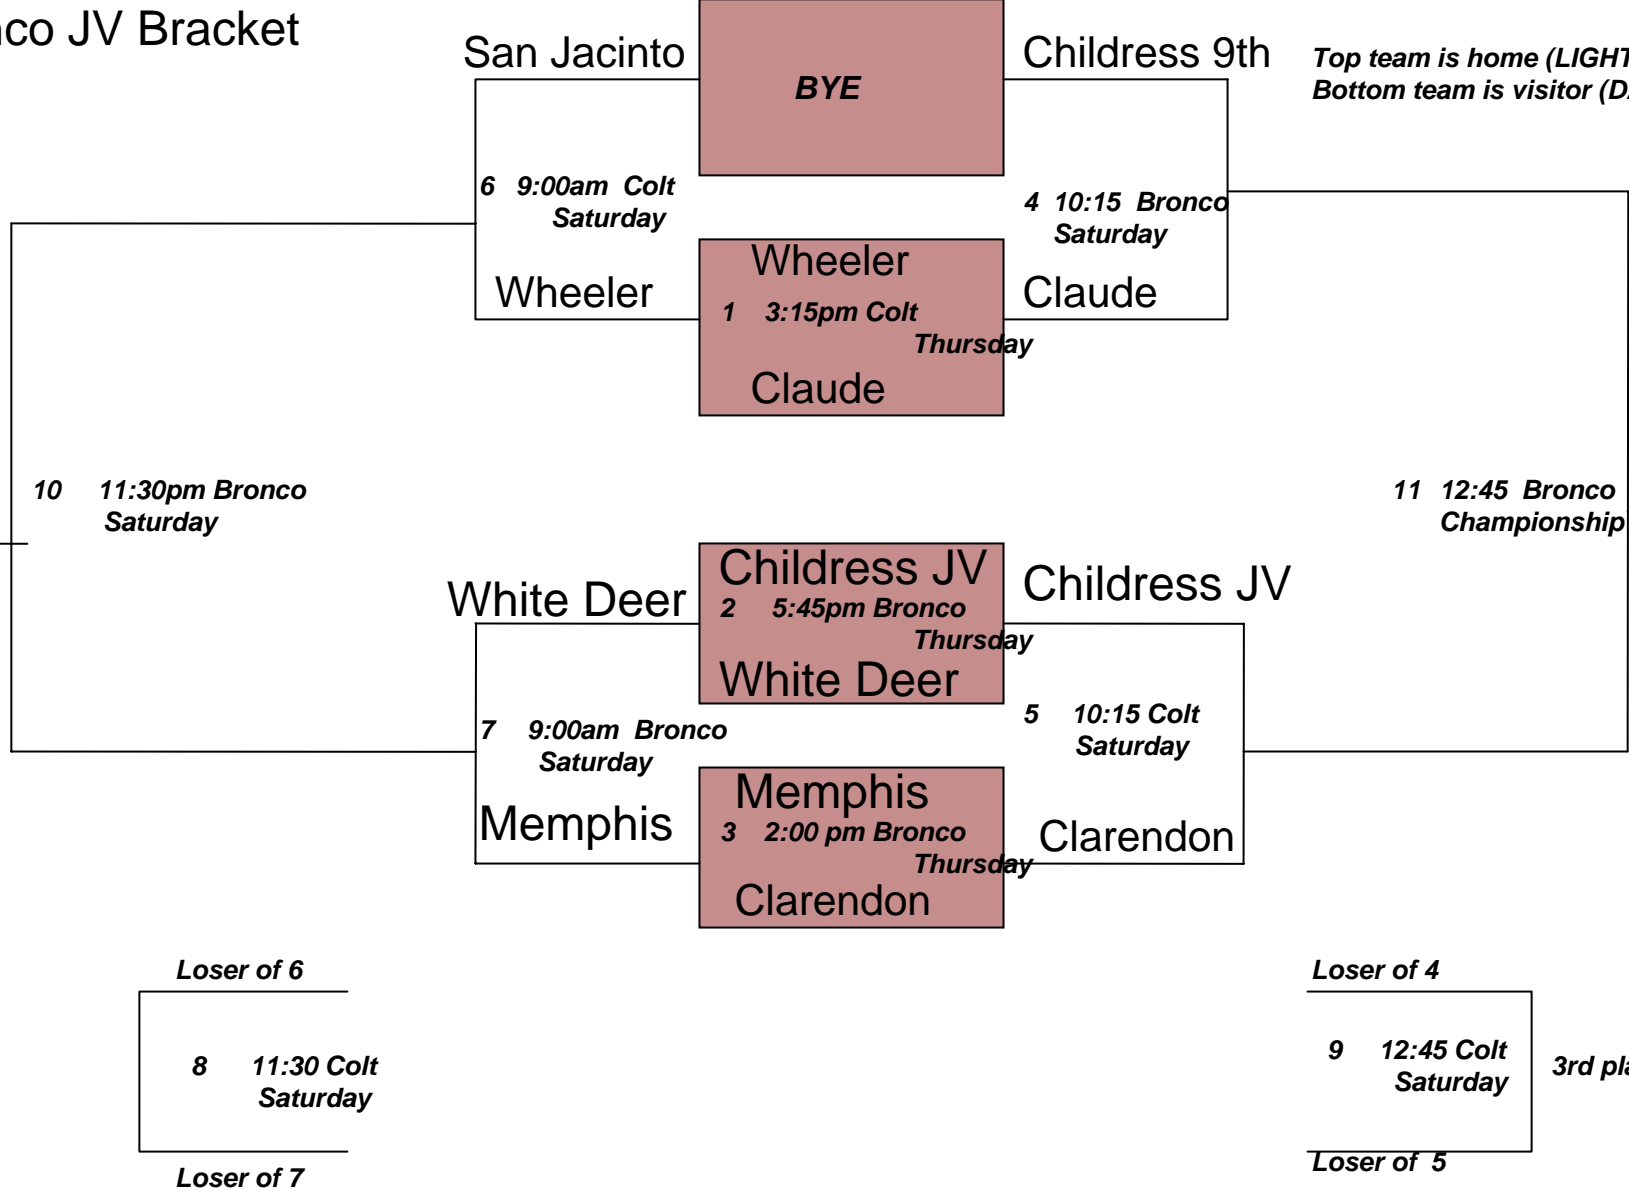

Bronco JV Bracket

*Top team is home (LIGHT)
Bottom team is visitor (DARK)*

Revised 12-15-11