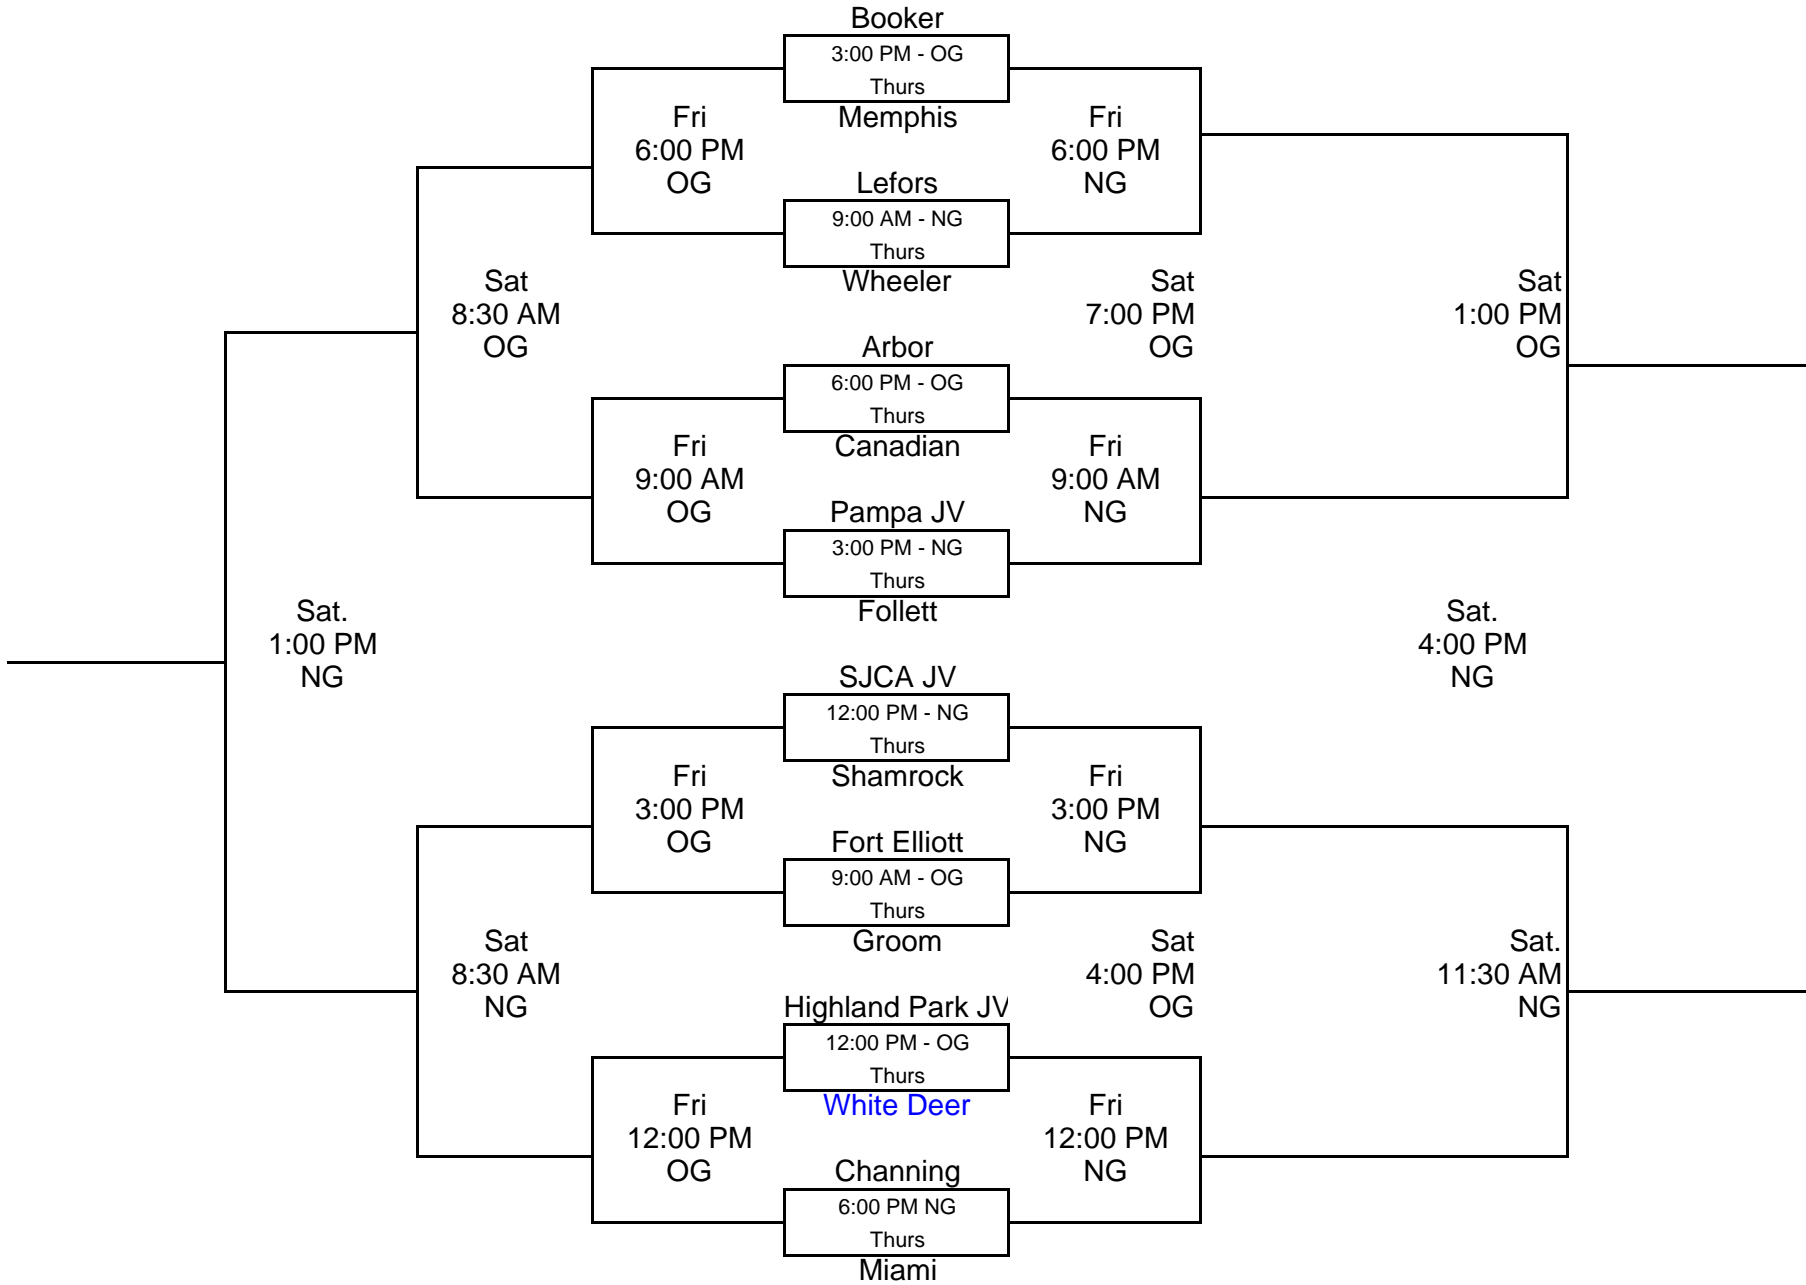

Top Team - Visitors (Wear Dark)

Bottom Team - Home (Wear White)

MIAMI TOMAHAWK CLASSIC TOURNAMENT GIRLS

DECEMBER 4, 5, 6, 2008

Sat
7:00 PM
NG