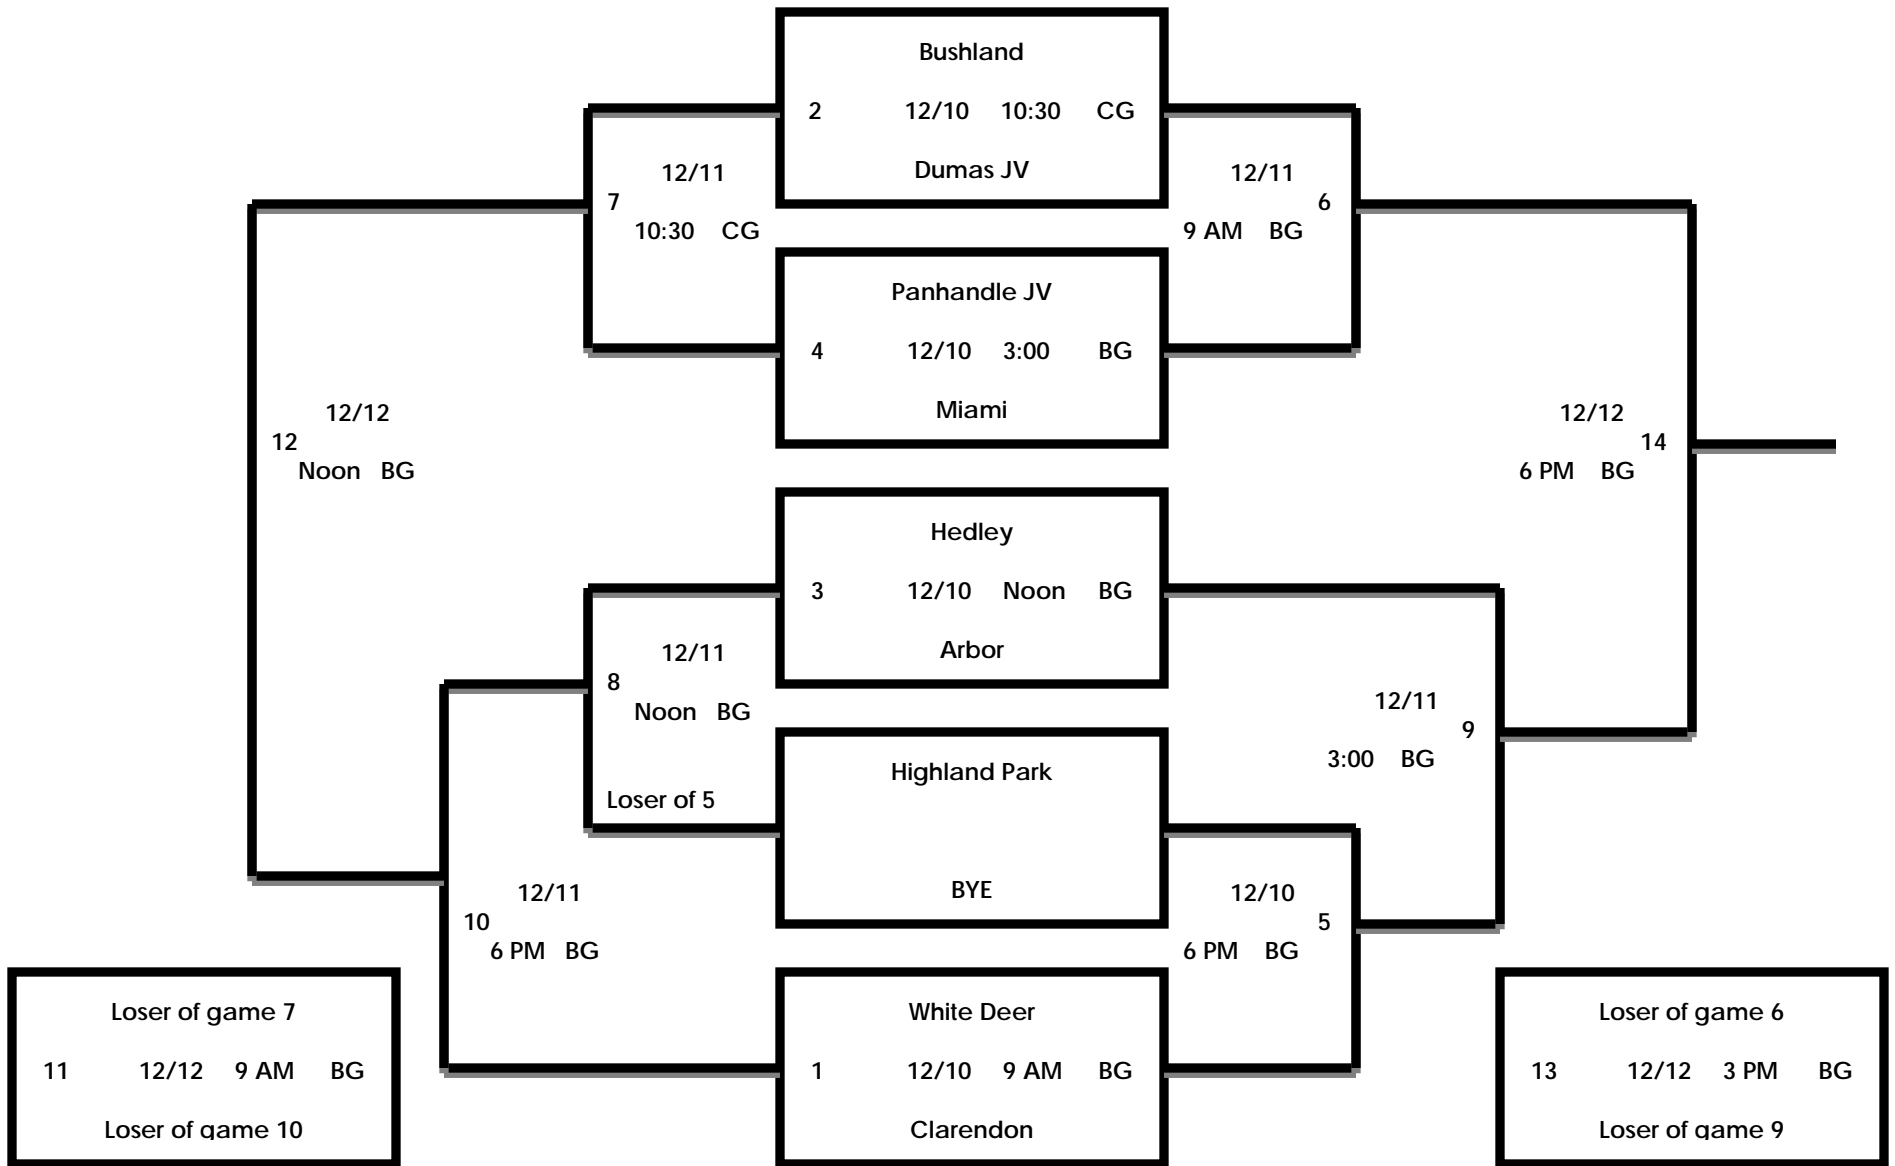

GREENBELT CLASSIC - December 10-12

CG – Colt Gym
 BG – Bronco Gym

Halftime – 6 Minutes Long
 Bottom team home – wear white